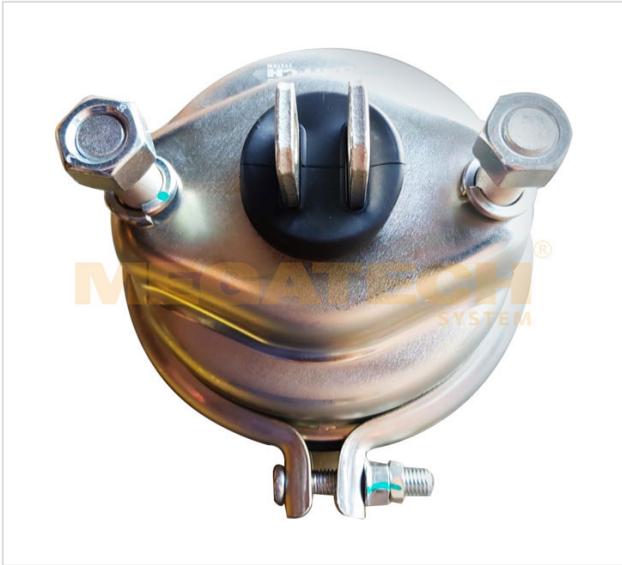

# 88.2200.519 BRAKE BOOSTER

---

**88.2200.519**

**BRAKE BOOSTER**

TYPE : 20

VEHICLE

OE