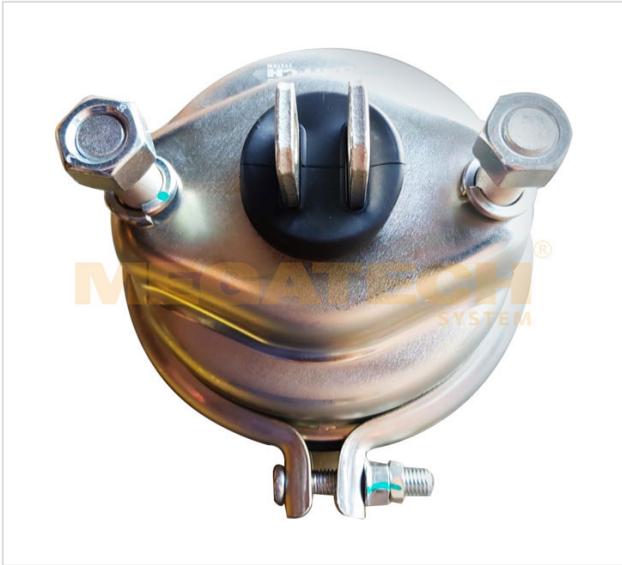

88.2200.519 BRAKE BOOSTER

88.2200.519

BRAKE BOOSTER

TYPE : 20

VEHICLE

OE