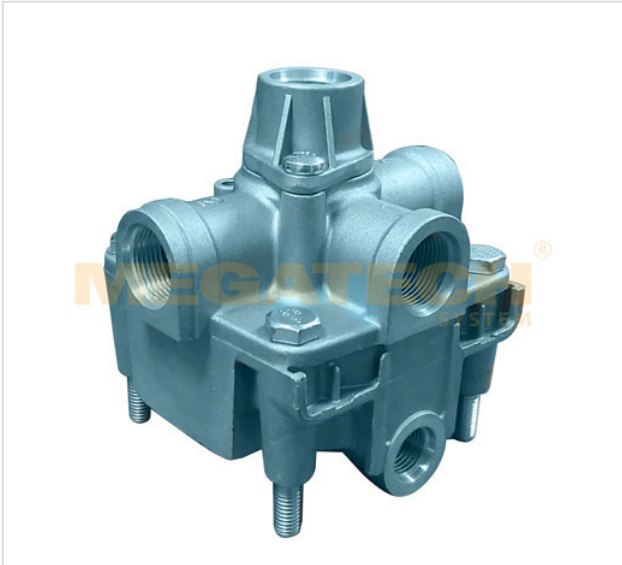

91.14342.001 VALVE (RELAY)

91.14342.001

VALVE (RELAY)

104 x 108 x 114

Port thread 1M22 x 1.5

Port thread 2M22 x 1.5

Port thread 4M16 x 1.5

VEHICLE	OE
Mercedes	0044299444
Mercedes	A0044299444
Mercedes	1808338
Volvo	20733197
Volvo	0044299444