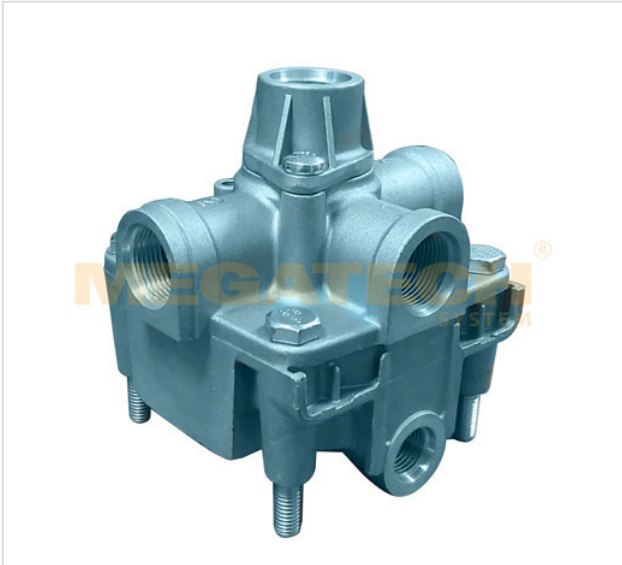

# 91.14342.001 VALVE ( RELAY )

### VALVE ( RELAY )

104 x 108 x 114

Port thread 1M22 x 1.5

Port thread 2M22 x 1.5

Port thread 4M16 x 1.5

VEHICLE	OE
Mercedes	0044299444
Mercedes	A0044299444
Mercedes	1808338
Volvo	20733197
Volvo	0044299444