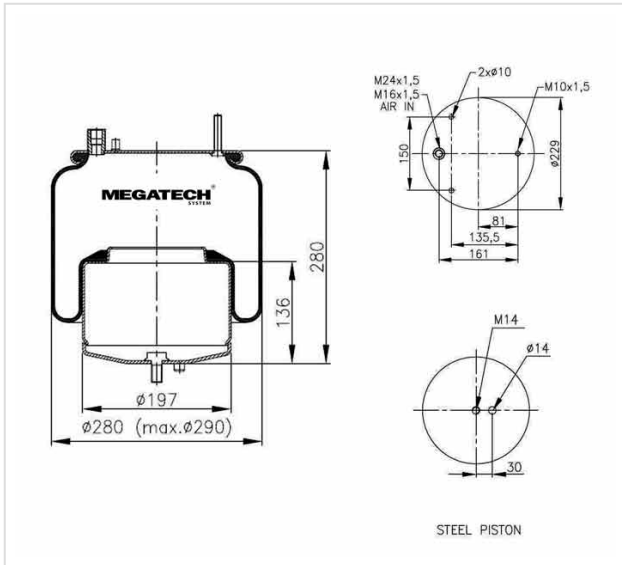

# 24561 K02 AIR SPRING WITH METAL PISTON