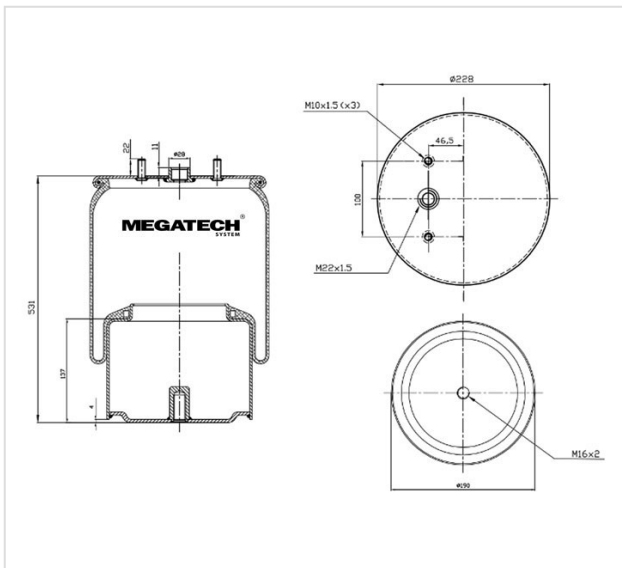

# 26431 K01 AIR SPRING WITH METAL PISTON

## 26431 K01