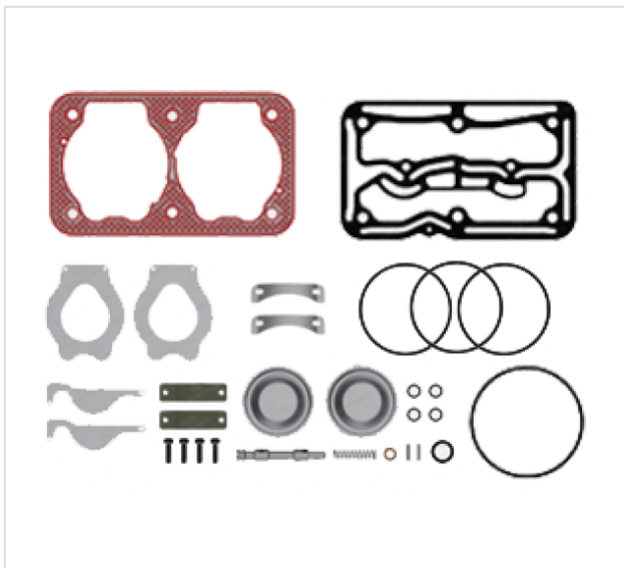

60.4140.912 COMPRESSOR REPAIR KIT

60.4140.912

COMPRESSOR REPAIR KIT

Ø85 mm - 636 CC - Stroke 56 mm

MERCEDES AXOR EVO - BUS
CITARO - O530G - O530L - 6x2
ARTICULATED BUS

| VEHICLE | OE |
|------------------------|------------|
| WABCO | 9115539202 |
| suitable compressor | 4126360000 |
| suitable compressor | 4126360030 |
| suitable compressor | 9061303215 |
| suitable compressor | 9061304515 |