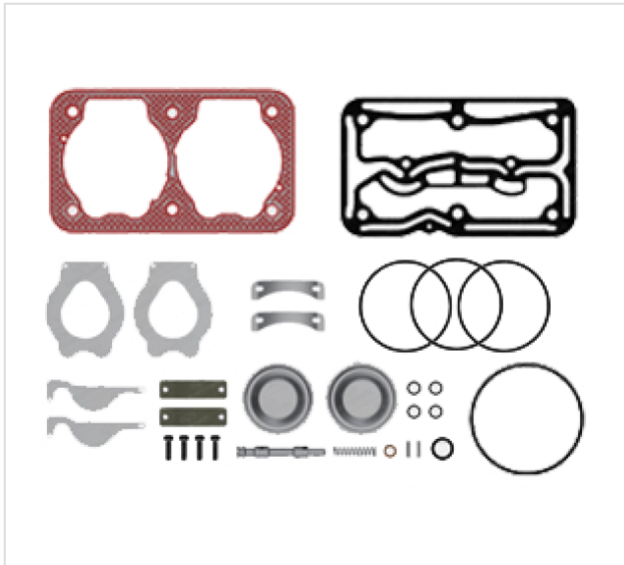

60.4140.912 COMPRESSOR REPAIR KIT

60.4140.912

COMPRESSOR REPAIR KIT

Ø85 mm - 636 CC - Stroke 56 mm

MERCEDES AXOR EVO - BUS
CITARO - O530G - O530L - 6x2
ARTICULATED BUS

VEHICLE	OE
WABCO	9115539202
suitable compressor	4126360000
suitable compressor	4126360030
suitable compressor	9061303215
suitable compressor	9061304515