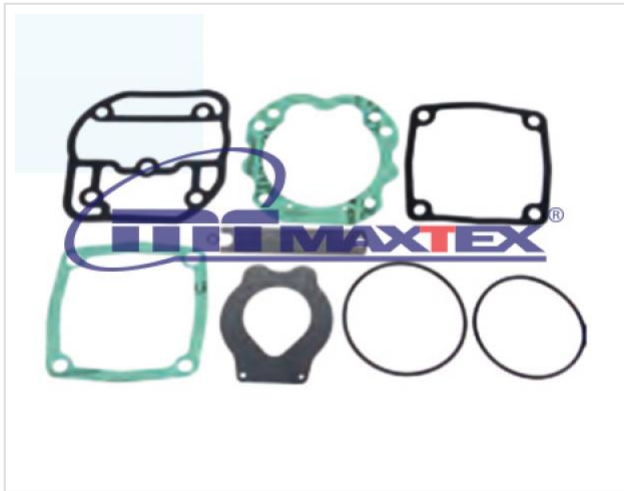

60.4142.403 COMPRESSOR REPAIR KIT

60.4142.403

COMPRESSOR REPAIR KIT

VEHICLE

OE

MERCEDES

4021300020