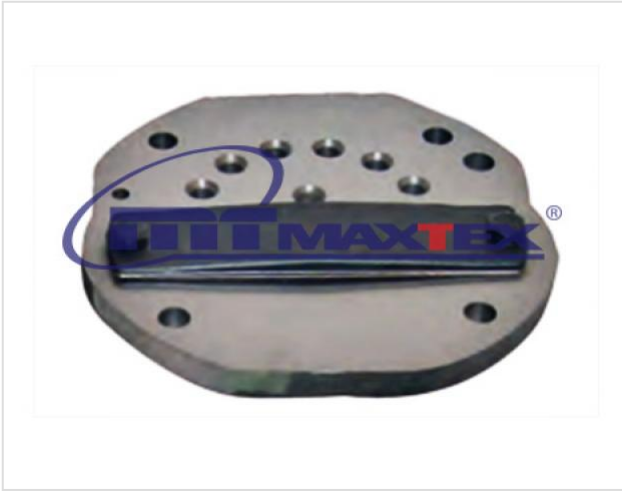

98.1343.320 Valve Plate

98.1343.320

Valve Plate

VEHICLE	OE
MERCEDES	0001303220
MERCEDES	0001305020