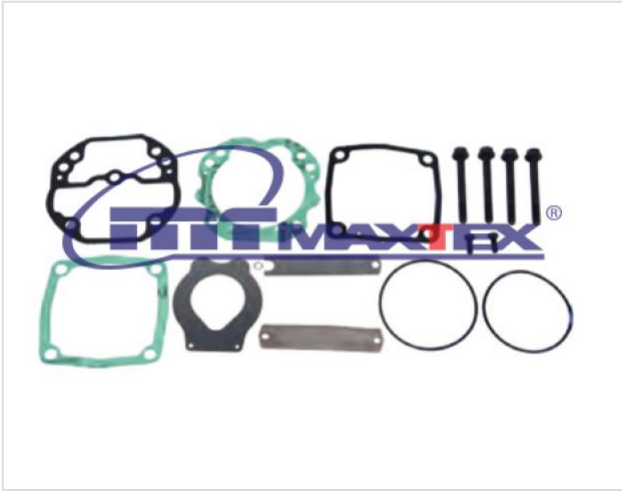

60.4043.407 COMPRESSOR REPAIR KIT

60.4043.407

COMPRESSOR REPAIR KIT

VEHICLE

OE

MERCEDES

4110340052F