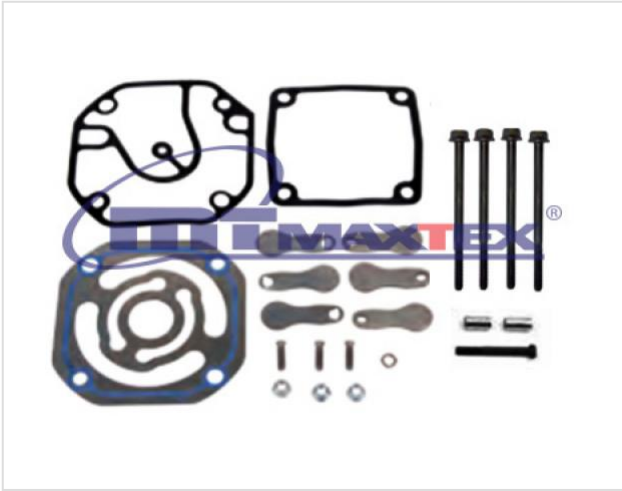

# 60.4045.548 COMPRESSOR REPAIR KIT

**60.4045.548**

**COMPRESSOR REPAIR KIT**

VEHICLE

OE