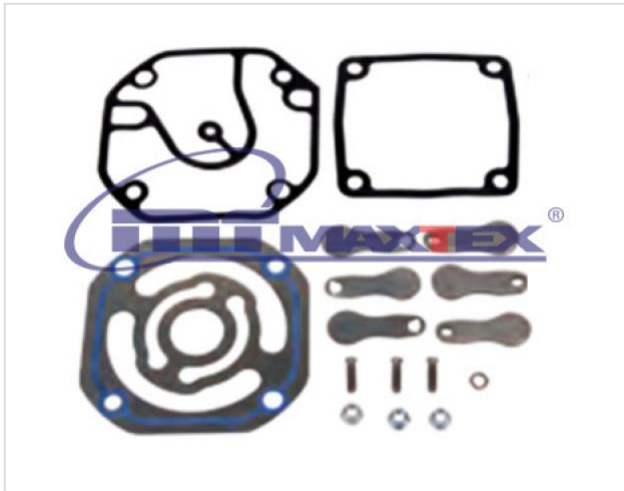

60.4045.541 COMPRESSOR REPAIR KIT

60.4045.541

COMPRESSOR REPAIR KIT

VEHICLE

OE

MERCEDES

5411300620S1