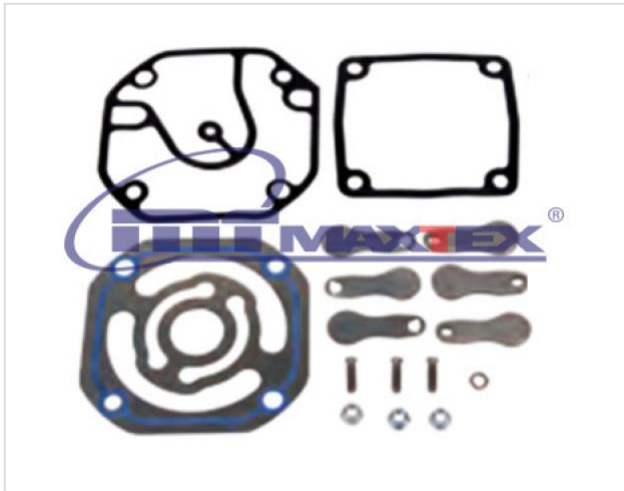

# 60.4045.541 COMPRESSOR REPAIR KIT

**60.4045.541**

**COMPRESSOR REPAIR KIT**

**VEHICLE**

**OE**

MERCEDES

5411300620S1