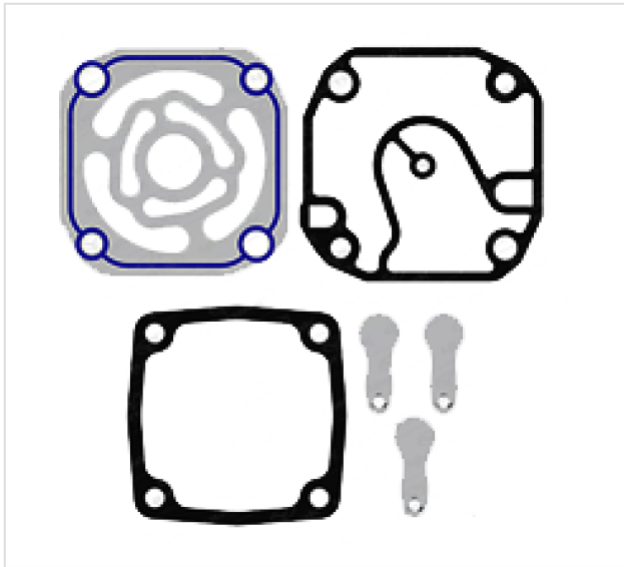

# 60.4145.541 COMPRESSOR REPAIR KIT

**60.4145.541**

**COMPRESSOR REPAIR KIT**

Ø100 mm - 377 CC - Stroke 48 mm

MERCEDES ACTROS  
OM501 - 502 - V6N - V8N

**VEHICLE**

**OE**

Mercedes