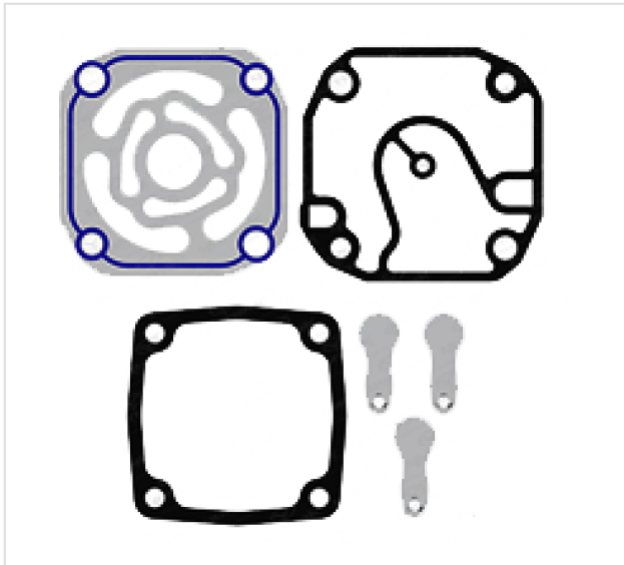

# 60.4145.541 COMPRESSOR REPAIR KIT

**60.4145.541**

**COMPRESSOR REPAIR KIT**

Ø100 mm - 377 CC - Stroke 48 mm

MERCEDES ACTROS  
OM501 - 502 - V6N - V8N

**VEHICLE**

**OE**

Mercedes