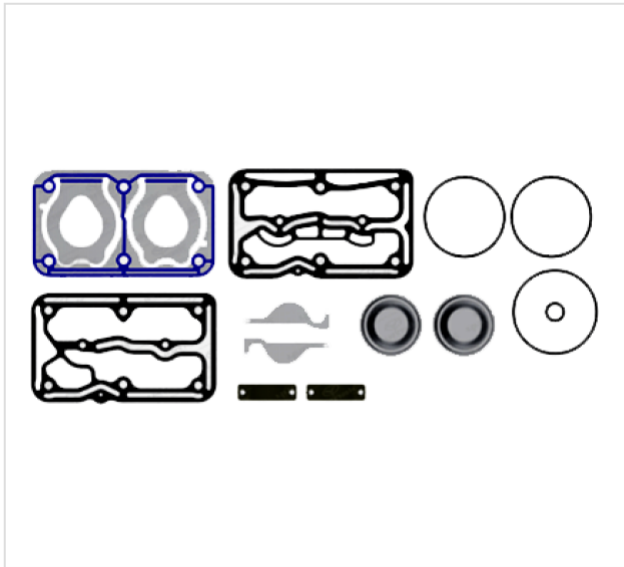

60.9040.000 COMPRESSOR REPAIR KIT

60.9040.000

COMPRESSOR REPAIR KIT

VEHICLE

OE

MERCEDES

9115530012