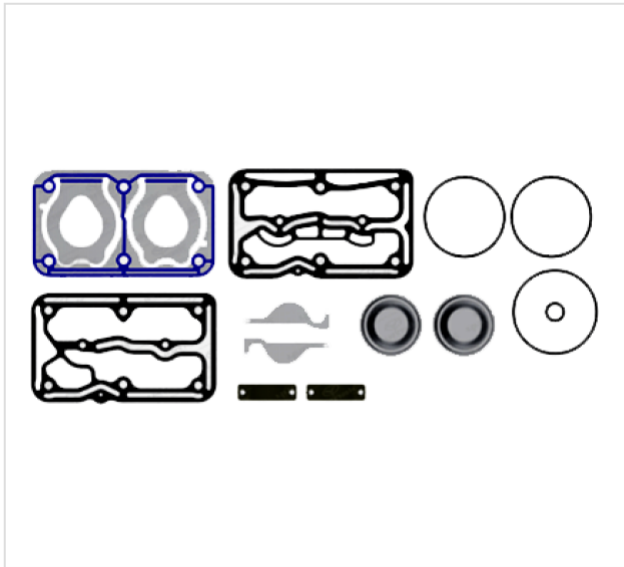

# 60.9040.000 COMPRESSOR REPAIR KIT

**60.9040.000**

**COMPRESSOR REPAIR KIT**

**VEHICLE**

**OE**

MERCEDES

9115530012