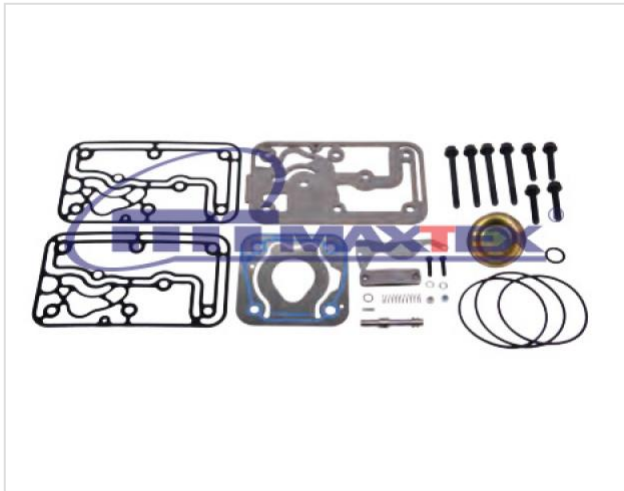

60.4058.232 COMPRESSOR REPAIR KIT

60.4058.232

COMPRESSOR REPAIR KIT

VEHICLE

OE

MERCEDES

4123529232F