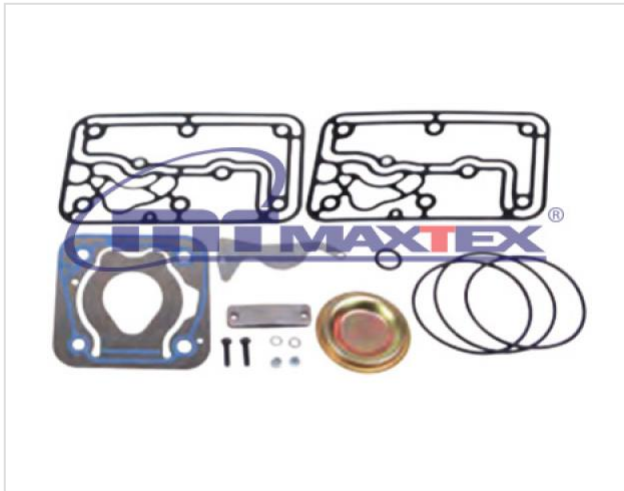

60.4158.907 COMPRESSOR REPAIR KIT

60.4158.907

COMPRESSOR REPAIR KIT

VEHICLE	OE
MERCEDES	4123529232
MERCEDES	0011301015