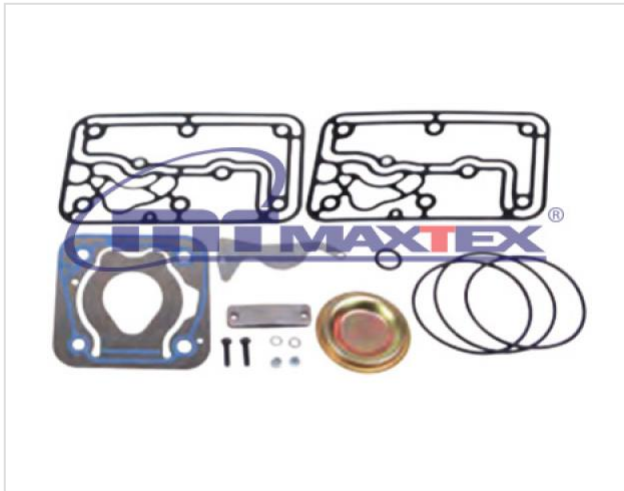

# 60.4158.907 COMPRESSOR REPAIR KIT

---

**60.4158.907**

**COMPRESSOR REPAIR KIT**

<b>VEHICLE</b>	<b>OE</b>
MERCEDES	4123529232
MERCEDES	0011301015