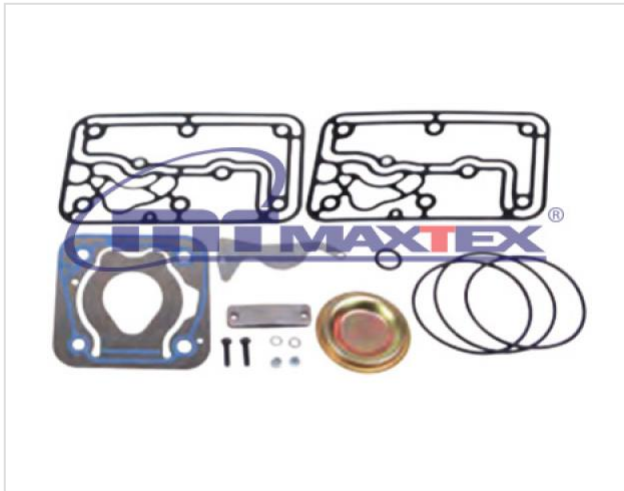

# 60.4158.907 COMPRESSOR REPAIR KIT

**60.4158.907**

**COMPRESSOR REPAIR KIT**

<b>VEHICLE</b>	<b>OE</b>
MERCEDES	4123529232
MERCEDES	0011301015