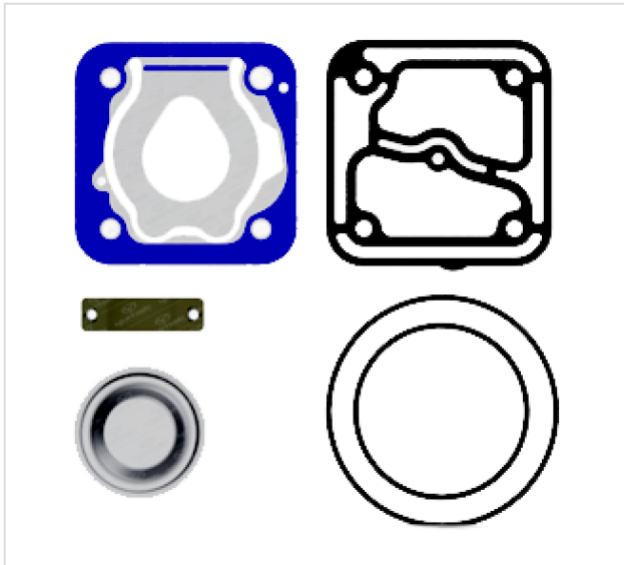

60.4159.412 COMPRESSOR REPAIR KIT

60.4159.412

COMPRESSOR REPAIR KIT

VEHICLE

OE

MERCEDES

4111540002

MERCEDES