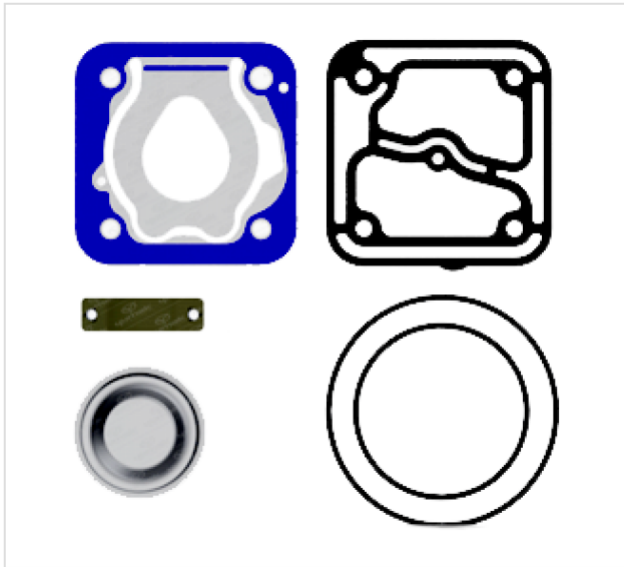

60.4159.412 COMPRESSOR REPAIR KIT

60.4159.412

COMPRESSOR REPAIR KIT

| VEHICLE | OE |
|----------|------------|
| MERCEDES | 4111540002 |
| MERCEDES | 0001306815 |