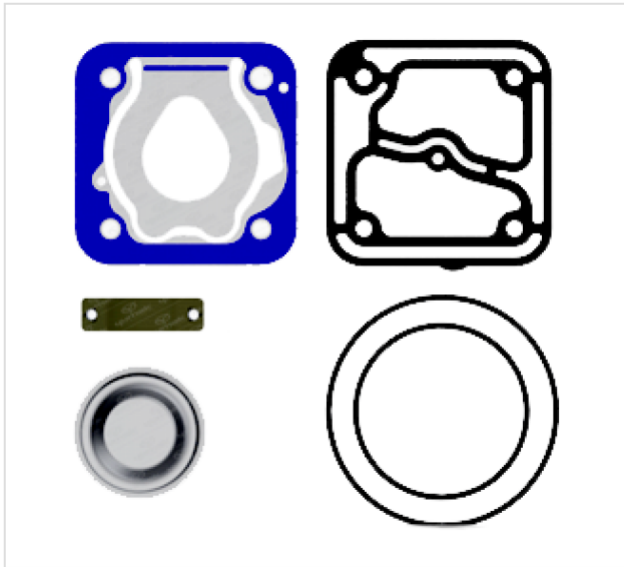

60.4159.412 COMPRESSOR REPAIR KIT

60.4159.412

COMPRESSOR REPAIR KIT

VEHICLE

OE

MERCEDES

4111540002

MERCEDES