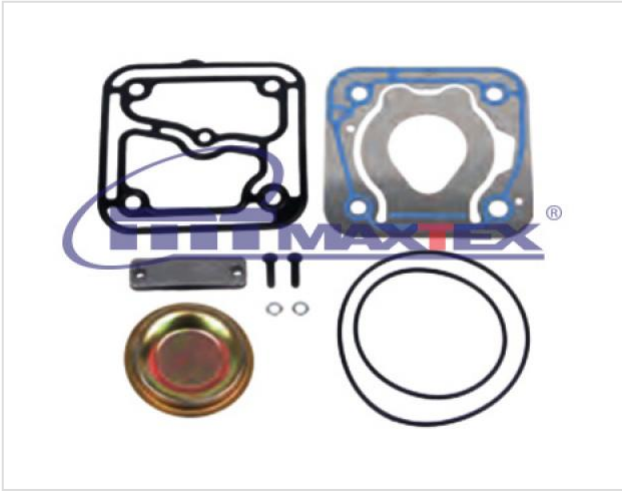

60.4259.413 VALVE KIT

60.4259.413

VALVE KIT

VEHICLE

OE