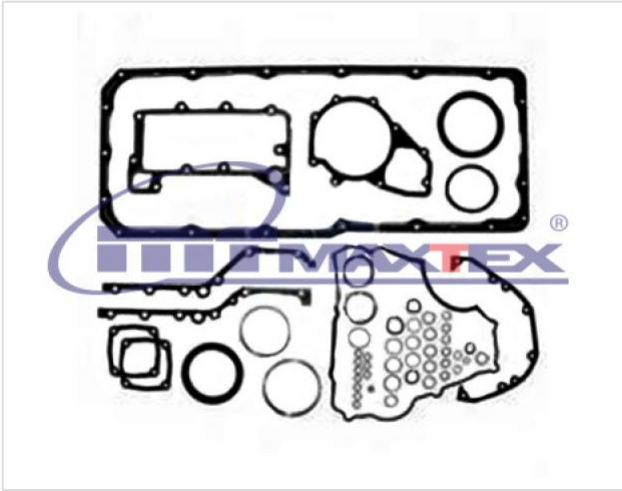

60.2053.443 General Crankcase Overhaul Kit

60.2053.443

General Crankcase Overhaul Kit

OM 403 A / LA,
423 A / LA
443 A / LA

VEHICLE	OE
MERCEDES	4230100608
MERCEDES	812587