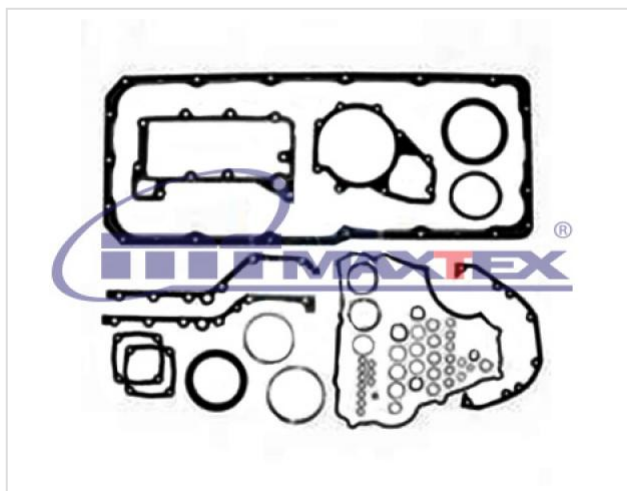

60.2053.443 General Crankcase Overhaul Kit

60.2053.443

General Crankcase Overhaul Kit

OM 403 A / LA,
423 A / LA
443 A / LA

VEHICLE	OE
MERCEDES	4230100608
MERCEDES	812587