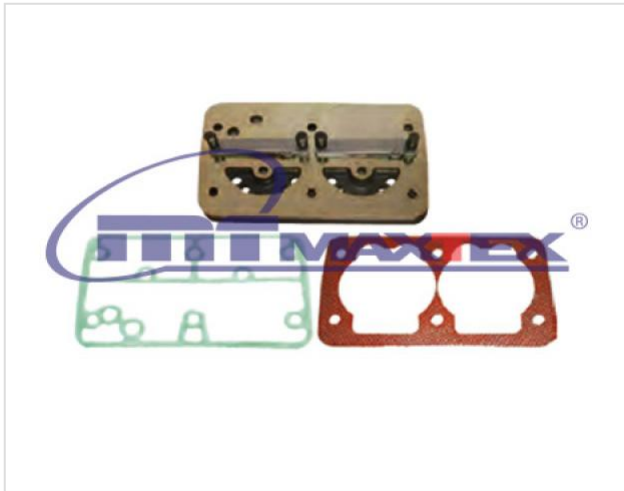

98.1380.845 Valve Plate Kit

98.1380.845

Valve Plate Kit

VEHICLE	OE
VOLVO	3095845
VOLVO	SEB10330004