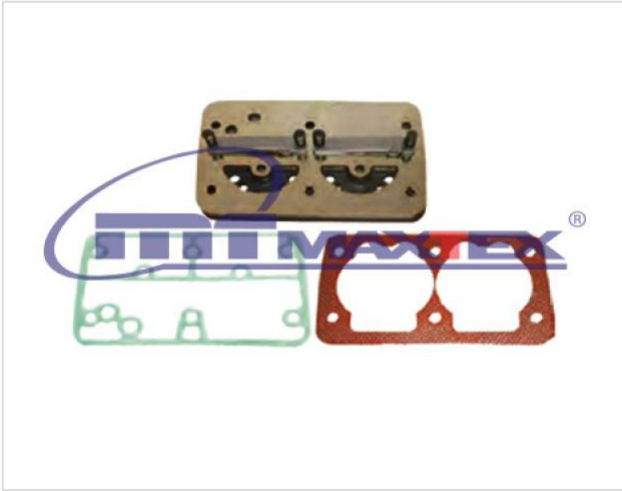

98.1380.845 Valve Plate Kit

98.1380.845

Valve Plate Kit

VEHICLE	OE
VOLVO	3095845
VOLVO	SEB10330004