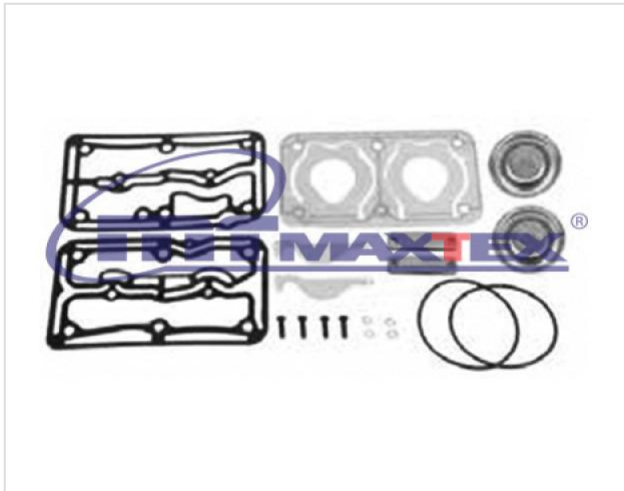

60.4180.009 COMPRESSOR REPAIR KIT

60.4180.009

COMPRESSOR REPAIR KIT

VEHICLE

OE