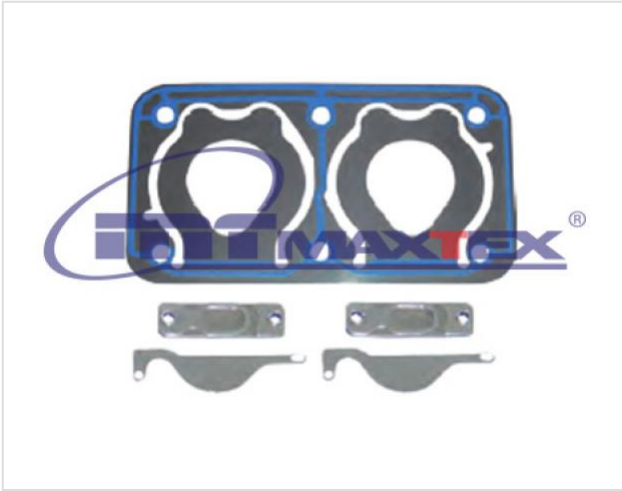

60.9280.018 VALVE KIT

60.9280.018

VALVE KIT

VEHICLE

OE