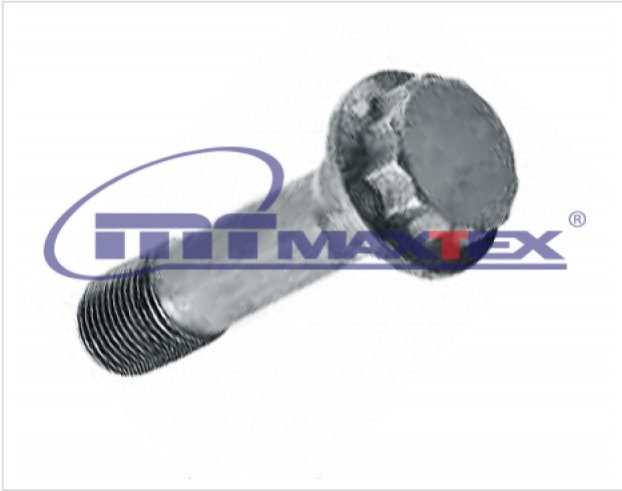

120.4850.871 Connecting Rod Screw

120.4850.871

Connecting Rod Screw

VEHICLE

OE

MERCEDES

3520381871