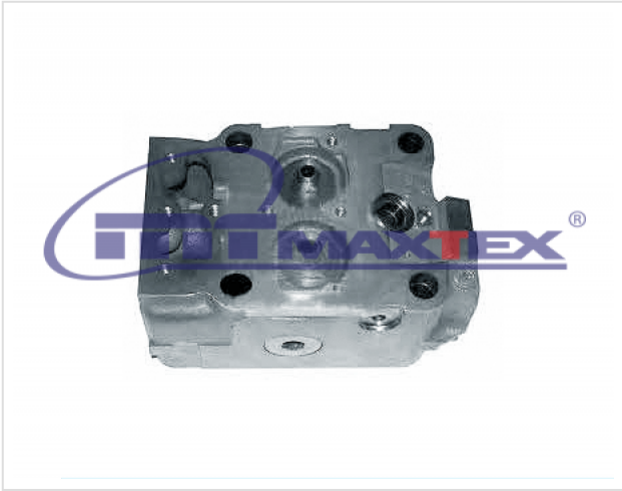

# 10.1177.845 CYLINDER HEAD

---

**10.1177.845**

**CYLINDER HEAD**

TD 101, TD 102

<b>VEHICLE</b>	<b>OE</b>
VOLVO	425850
VOLVO	1545199
VOLVO	5002214
VOLVO	5003385
VOLVO	8194450