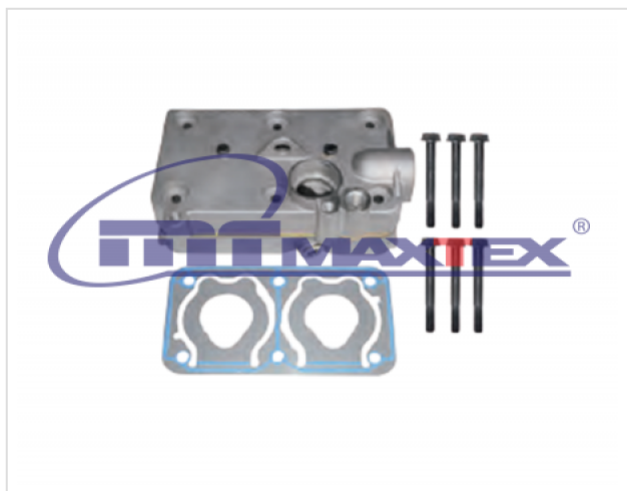

10.2280.006 Cylinder Head With Plate Kit

10.2280.006

Cylinder Head With Plate Kit

VEHICLE	OE
VOLVO	20569226
VOLVO	20701803
VOLVO	85104247
VOLVO	7420701803
VOLVO	4127049322