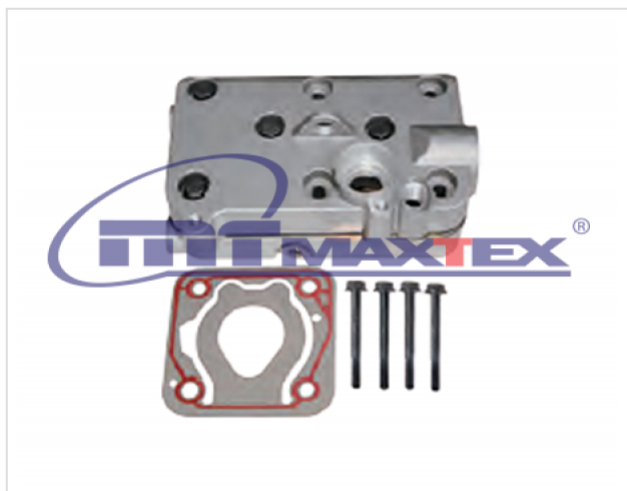

10.2280.246 Cylinder Head With Plate Kit

10.2280.246

Cylinder Head With Plate Kit

VEHICLE	OE
VOLVO	4123529212
VOLVO	85104246