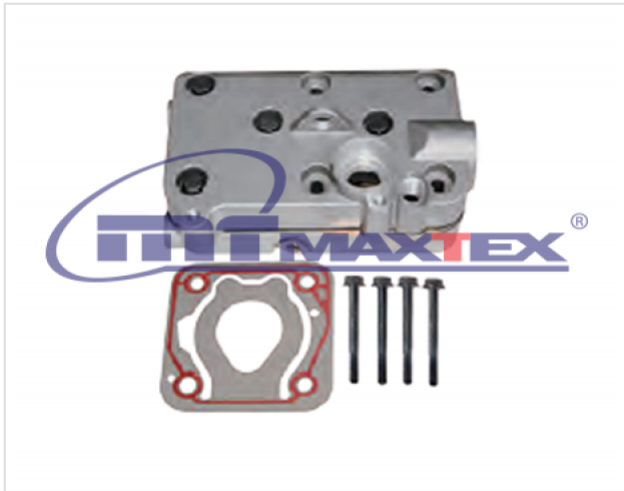

10.2280.246 Cylinder Head With Plate Kit

10.2280.246

Cylinder Head With Plate Kit

VEHICLE	OE
VOLVO	4123529212
VOLVO	85104246