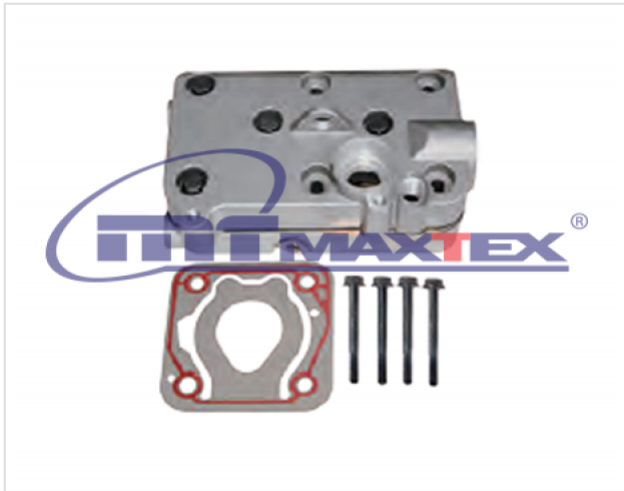

# 10.2280.246 Cylinder Head With Plate Kit

---

**10.2280.246**

Cylinder Head With Plate Kit

<b>VEHICLE</b>	<b>OE</b>
VOLVO	4123529212
VOLVO	85104246