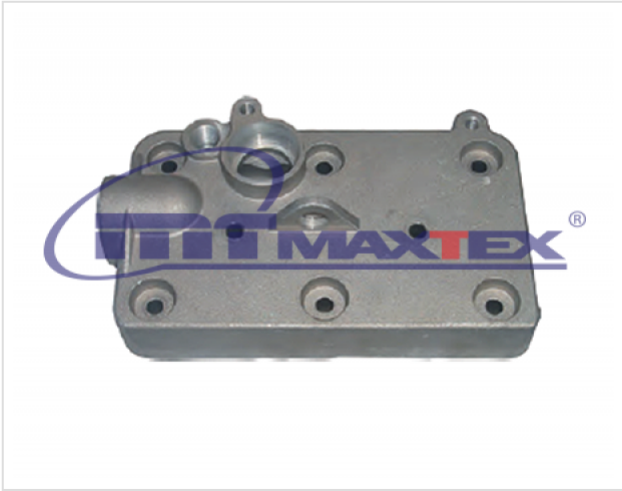

10.2380.219 CYLINDER HEAD

10.2380.219

CYLINDER HEAD

VEHICLE

OE