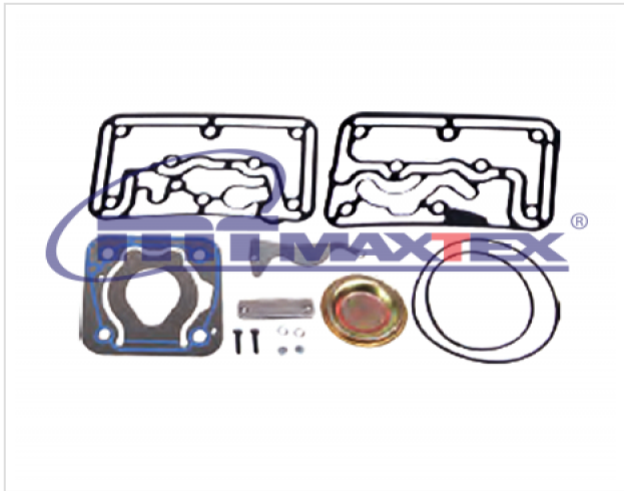

60.4180.213 COMPRESSOR REPAIR KIT

60.4180.213

COMPRESSOR REPAIR KIT

VEHICLE

OE

VOLVO

4123520032