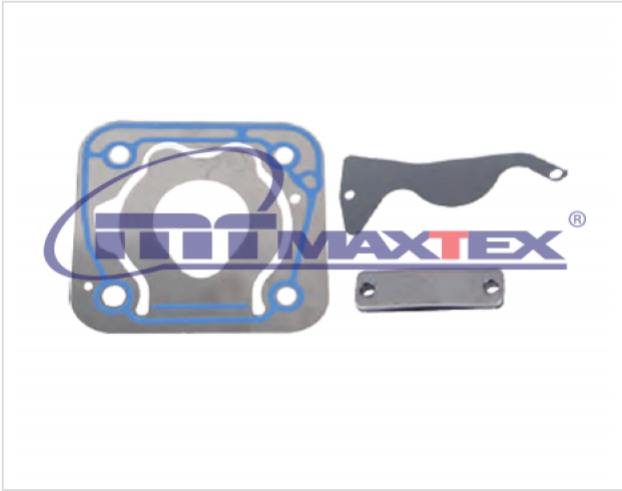

60.9280.230 VALVE KIT

60.9280.230

VALVE KIT

VEHICLE

OE