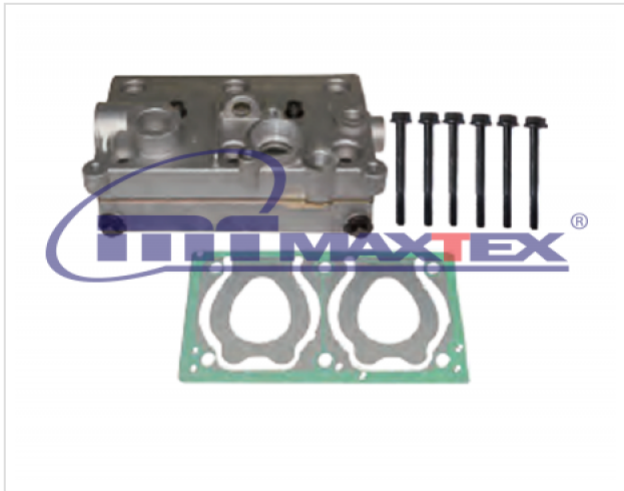

10.2280.340 Cylinder Head With Plate Kit

10.2280.340

Cylinder Head With Plate Kit

VEHICLE	OE
VOLVO	9125129242
VOLVO	4127049402
VOLVO	4127049372
VOLVO	7420774299
VOLVO	7421318075