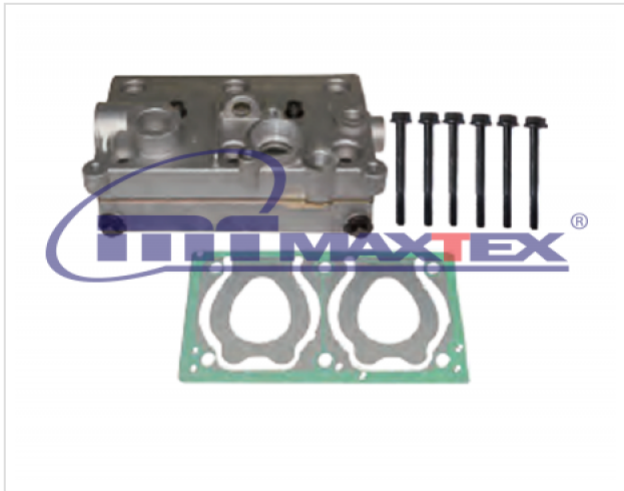

# 10.2280.340 Cylinder Head With Plate Kit

## 10.2280.340

Cylinder Head With Plate Kit

VEHICLE	OE
VOLVO	9125129242
VOLVO	4127049402
VOLVO	4127049372
VOLVO	7420774299
VOLVO	7421318075