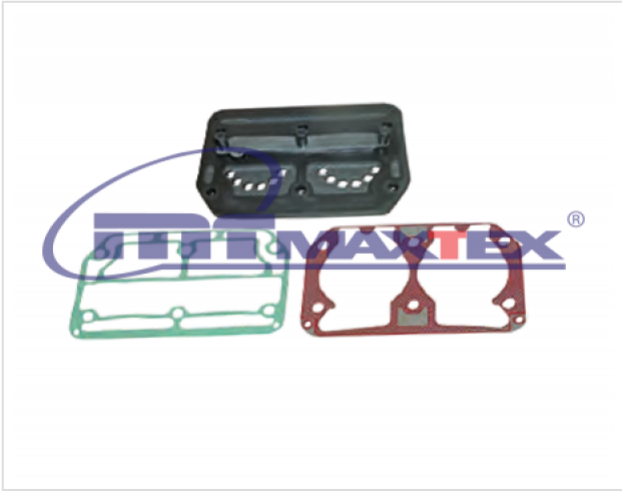

98.1380.104 Valve Plate Kit

98.1380.104

Valve Plate Kit

VEHICLE	OE
VOLVO	SEB01081004
VOLVO	3090380