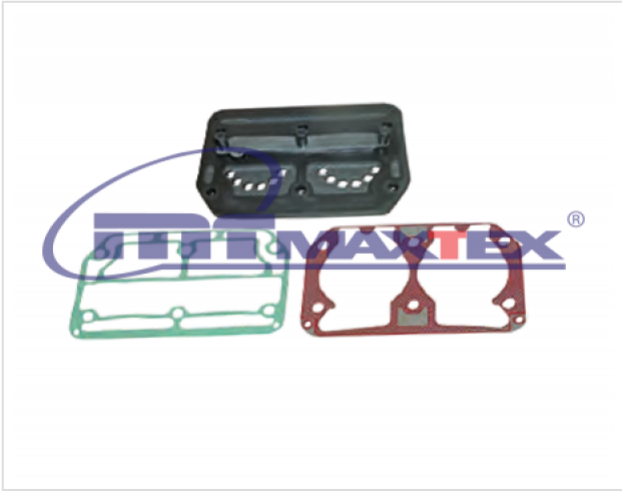

# 98.1380.104 Valve Plate Kit

---

**98.1380.104**

Valve Plate Kit

VEHICLE	OE
VOLVO	SEB01081004
VOLVO	3090380