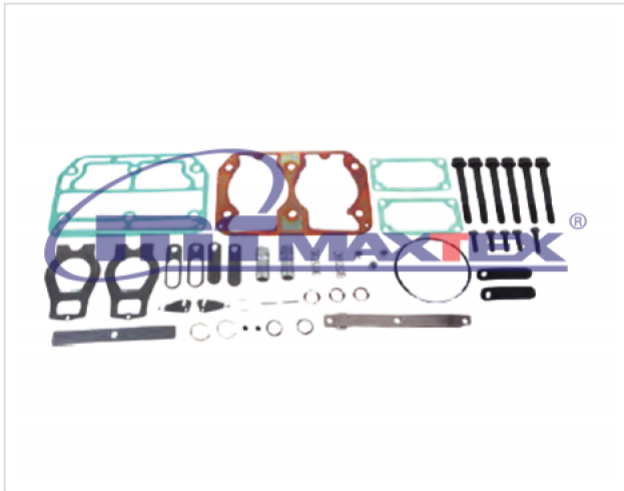

# 60.4080.545 COMPRESSOR REPAIR KIT

---

**60.4080.545**

**COMPRESSOR REPAIR KIT**

<b>VEHICLE</b>	<b>OE</b>
VOLVO	SEB22545F
VOLVO	3090377F
VOLVO	3090379F