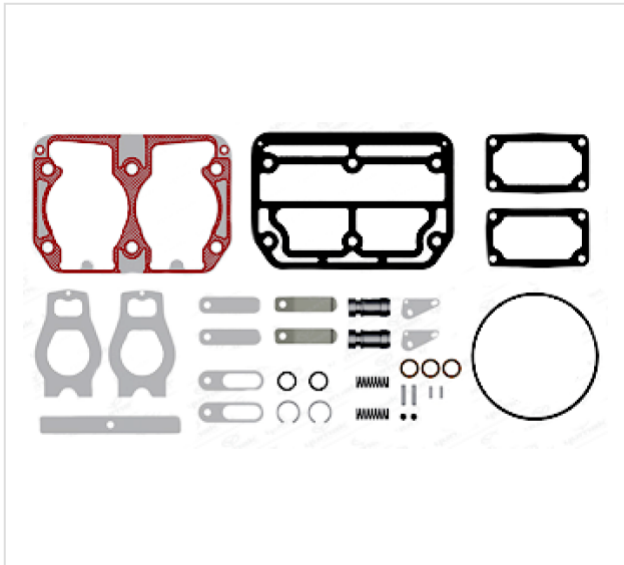

60.4180.546 COMPRESSOR REPAIR KIT

60.4180.546

COMPRESSOR REPAIR KIT

VEHICLE	OE
VOLVO	SEB22545
VOLVO	3090377
VOLVO	3090379