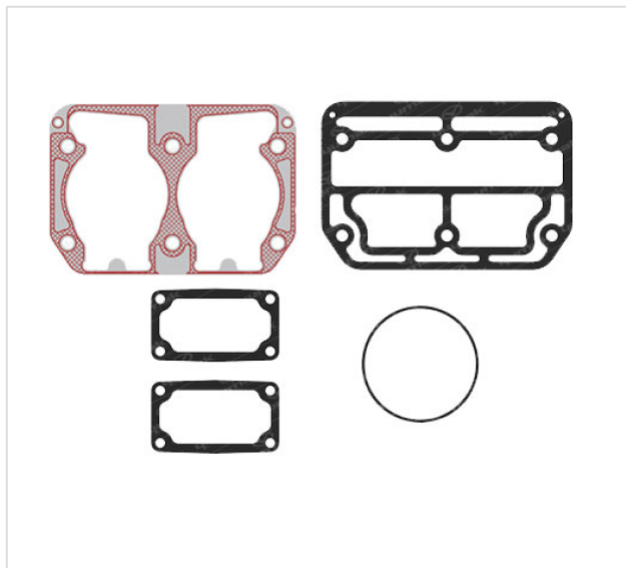

60.9180.146 COMPRESSOR REPAIR KIT

60.9180.146

COMPRESSOR REPAIR KIT

VEHICLE

OE

VOLVO

3097147