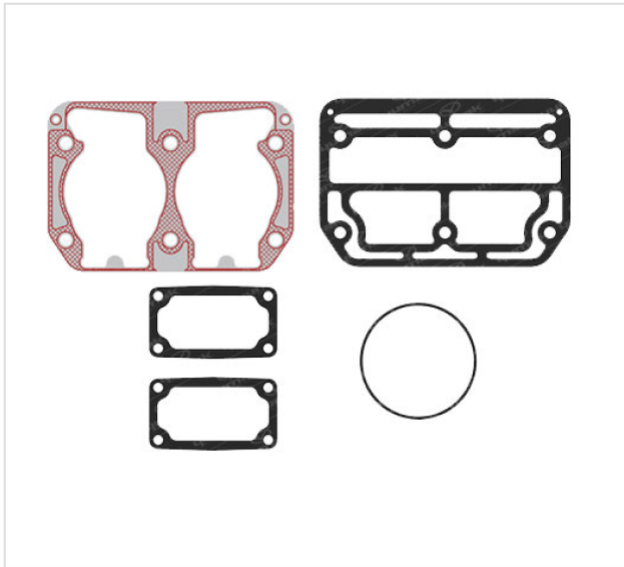

60.9180.146 COMPRESSOR REPAIR KIT

60.9180.146

COMPRESSOR REPAIR KIT

VEHICLE

OE

VOLVO

3097147