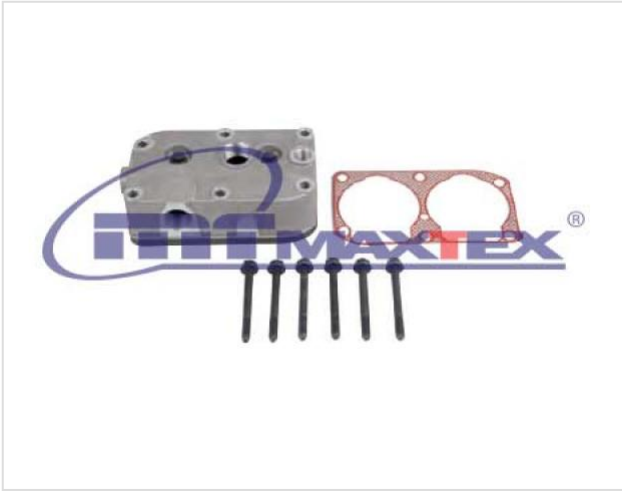

# 10.2285.226 Cylinder Head With Plate Kit

---

**10.2285.226**

**Cylinder Head With Plate Kit**

**VEHICLE**

**OE**