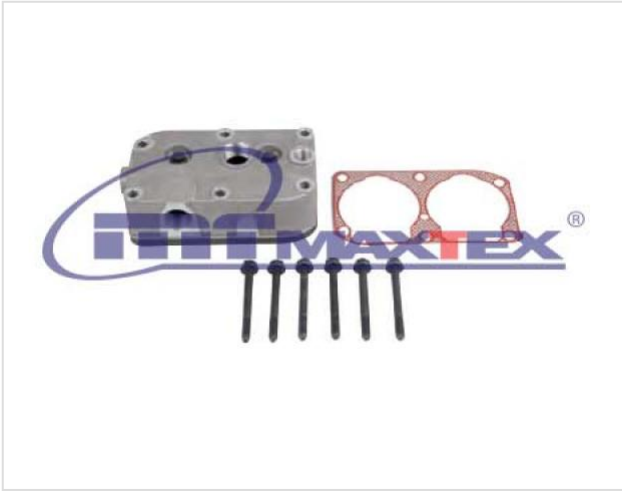

10.2285.226 Cylinder Head With Plate Kit

10.2285.226

Cylinder Head With Plate Kit

VEHICLE

OE