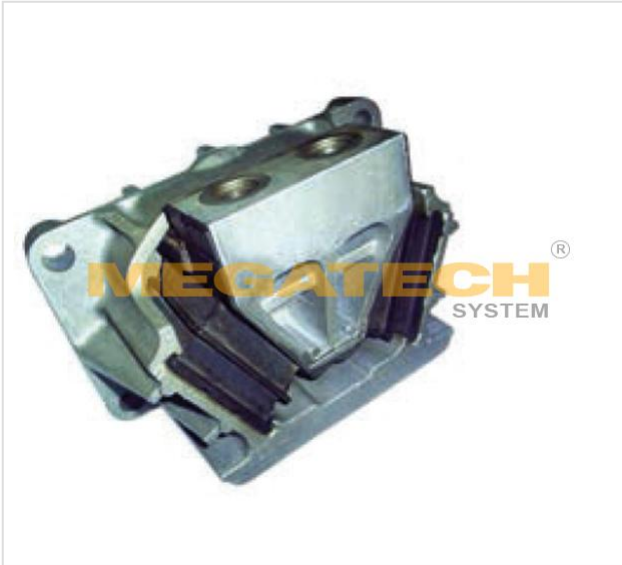

24.5545.513 Engine Mounting

24.5545.513

Engine Mounting

M18x1,5 L 230 M14x1,5
200x100x50x123

VEHICLE	OE
MERCEDES	941 241 75 13
MERCEDES	941 241 55 13
MERCEDES	941 241 45 13
MERCEDES	941 241 15 13