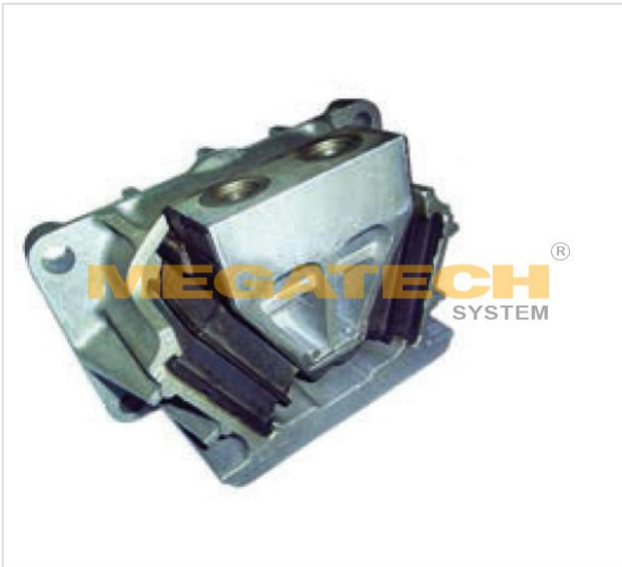

24.5545.513 Engine Mounting

24.5545.513

Engine Mounting

M18x1,5 L 230 M14x1,5
200x100x50x123

VEHICLE	OE
MERCEDES	941 241 75 13
MERCEDES	941 241 55 13
MERCEDES	941 241 45 13
MERCEDES	941 241 15 13