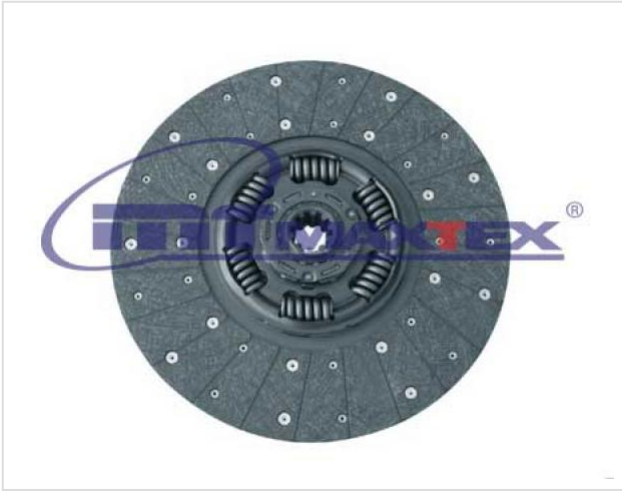

88.0565.020 Clutch Disc

88.0565.020

Clutch Disc

Dia.430 mm
Sino Truck
Howo

VEHICLE	OE
STEYR	9114160060
STEYR	9114160020