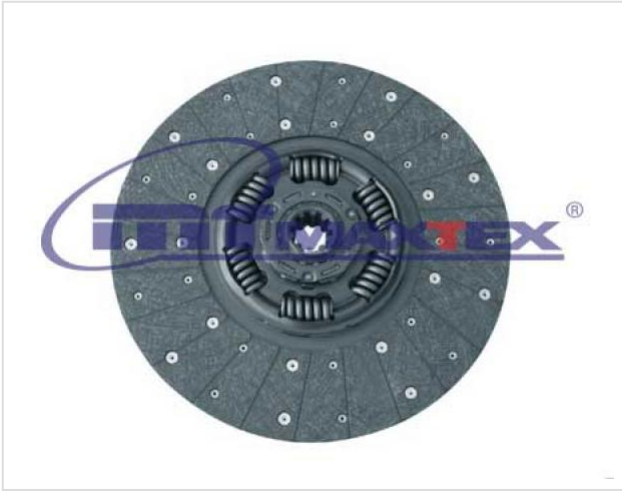

# 88.0565.020 Clutch Disc

**88.0565.020**

**Clutch Disc**

Dia.430 mm  
Sino Truck  
Howo

| VEHICLE | OE         |
|---------|------------|
| STEYR   | 9114160060 |
| STEYR   | 9114160020 |