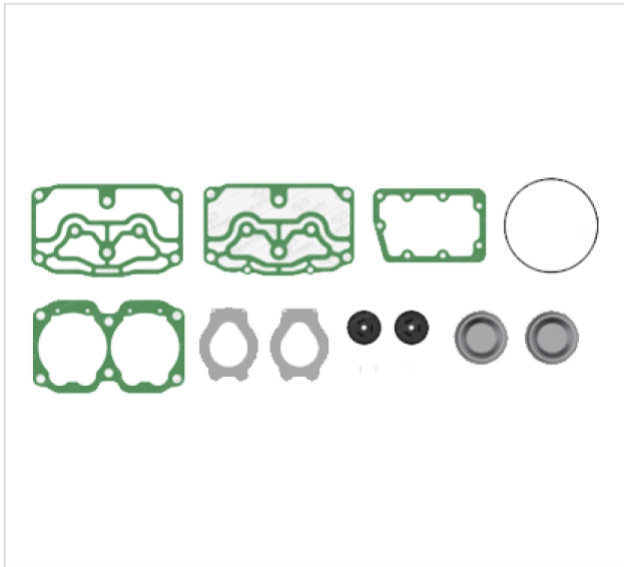

# 60.4180.630 COMPRESSOR REPAIR KIT

### COMPRESSOR REPAIR KIT

Ø85 mm - 704 CC - Stroke 62 mm

VOLVO F10 / F12 / F16 / F7  
FL10 / NL12 / FM10

VEHICLE	OE
VOLVO	9115050012
VOLVO	276183
VOLVO	85104629
VOLVO	1408184
suitable compressor	9115051500