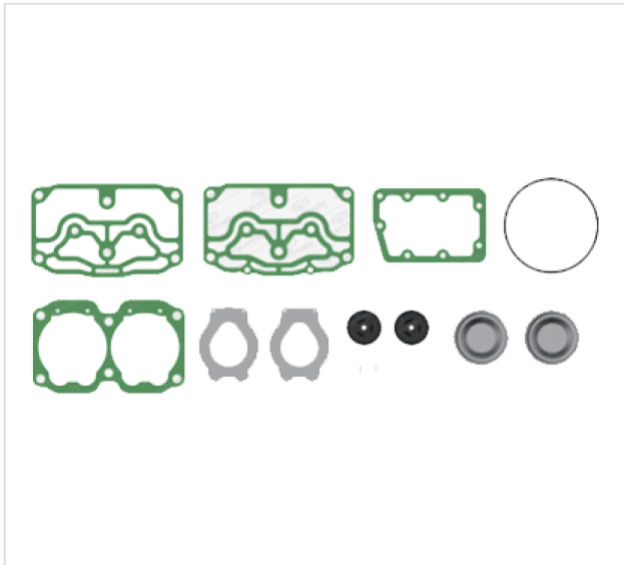

60.4180.630 COMPRESSOR REPAIR KIT

60.4180.630

COMPRESSOR REPAIR KIT

Ø85 mm - 704 CC - Stroke 62 mm

VOLVO F10 / F12 / F16 / F7
FL10 / NL12 / FM10

VEHICLE	OE
VOLVO	9115050012
VOLVO	276183
VOLVO	85104629
VOLVO	1408184
suitable compressor	9115051500