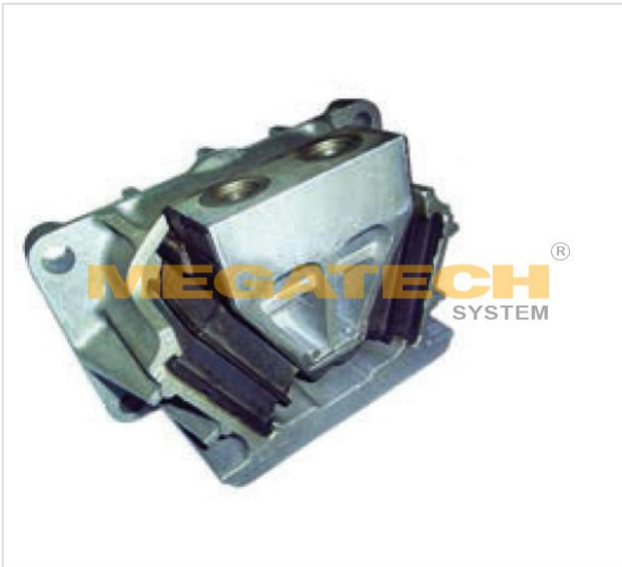

24.0045.913 Engine Mounting

24.0045.913

Engine Mounting

M18X1,5 M14x1,5
200x100x50x116.5

VEHICLE	OE
MERCEDES	941 241 79 13
MERCEDES	941 241 59 13
MERCEDES	696 2410013