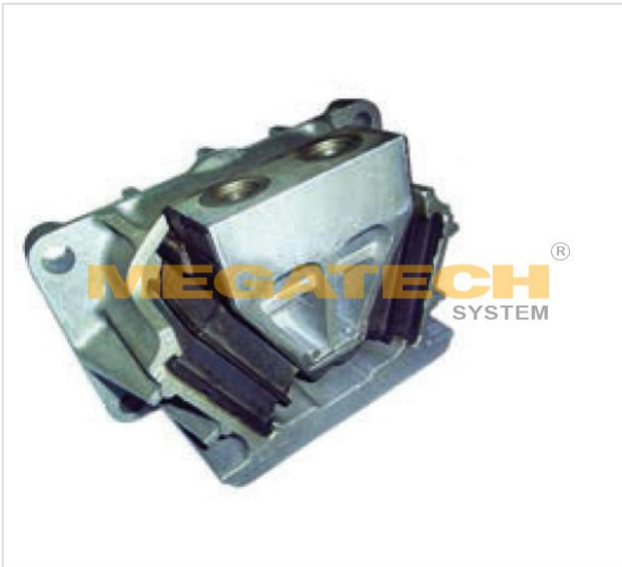

# 24.0045.913 Engine Mounting

---

**24.0045.913**

**Engine Mounting**

M18X1,5 M14x1,5  
200x100x50x116.5

| <b>VEHICLE</b> | <b>OE</b>     |
|----------------|---------------|
| MERCEDES       | 941 241 79 13 |
| MERCEDES       | 941 241 59 13 |
| MERCEDES       | 696 2410013   |