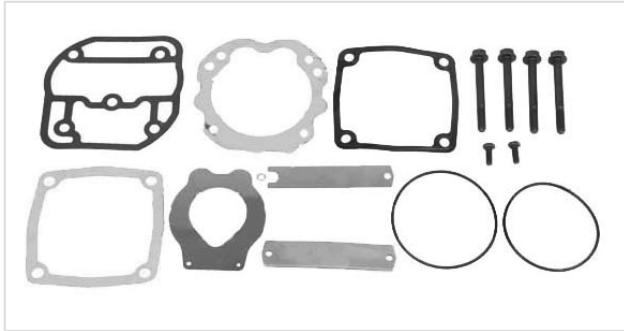

60.4042.401 COMPRESSOR REPAIR KIT

60.4042.401

COMPRESSOR REPAIR KIT

VEHICLE

OE