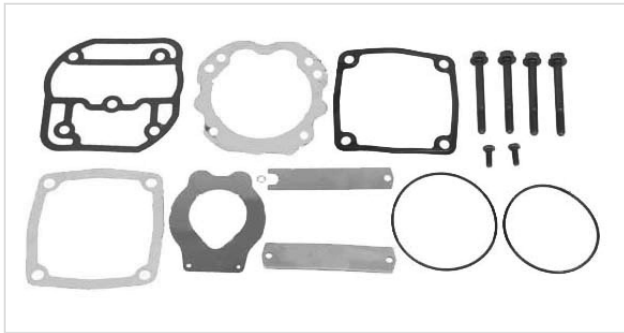

# 60.4042.401 COMPRESSOR REPAIR KIT

---

**60.4042.401**

**COMPRESSOR REPAIR KIT**

**VEHICLE**

**OE**