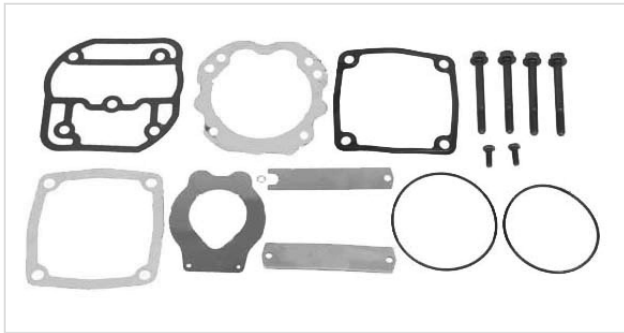

60.4042.401 COMPRESSOR REPAIR KIT

60.4042.401

COMPRESSOR REPAIR KIT

VEHICLE

OE