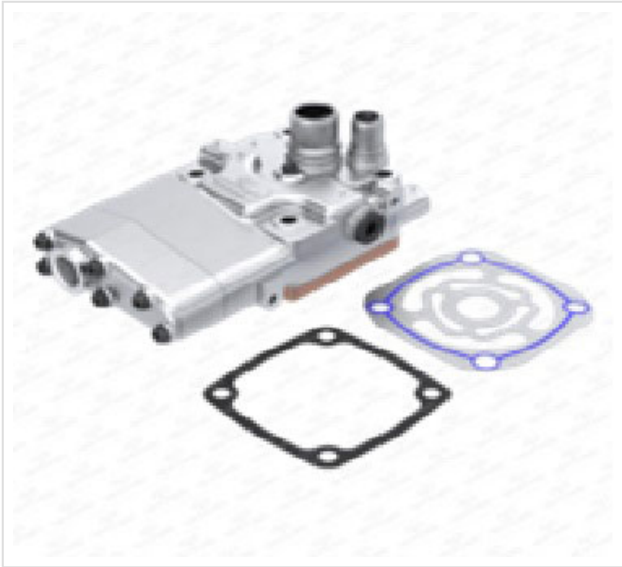

# 10.2745.519 CYLINDER HEAD MP2/3

---

**10.2745.519**

**CYLINDER HEAD MP2/3**

**VEHICLE**

**OE**

Mercedes

541 130 35 19