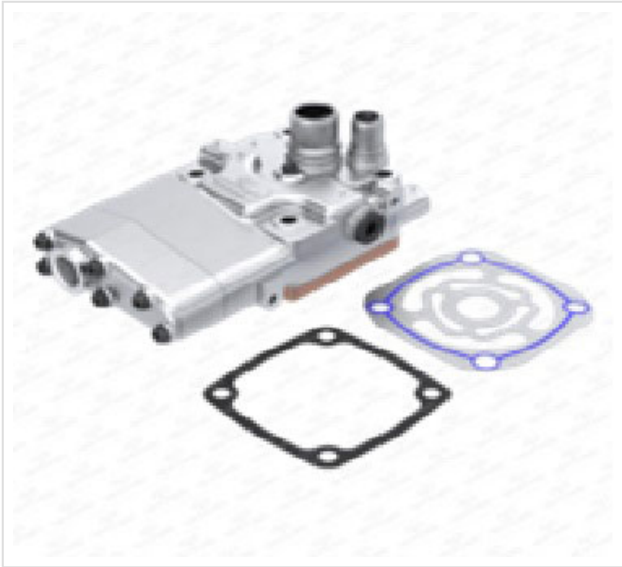

10.2745.519 CYLINDER HEAD MP2/3

10.2745.519

CYLINDER HEAD MP2/3

VEHICLE

OE

Mercedes

541 130 35 19