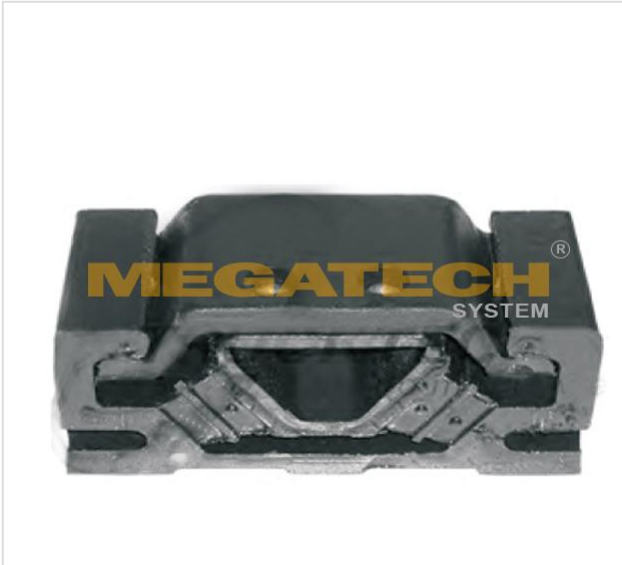

# 24.1400.017 Engine Mounting (Front)

---

**24.1400.017**

**Engine Mounting (Front)**

M14x1,5 M12x1,5

<b>VEHICLE</b>	<b>OE</b>
MERCEDES	307 240 00 17
MERCEDES	307 2400117