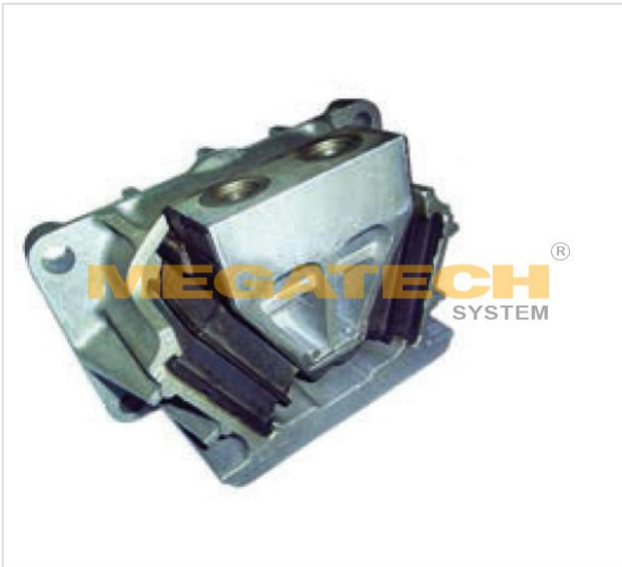

24.1445.217 Engine Mounting (Front)

24.1445.217

Engine Mounting (Front)

M14x1,5 M18x1,5
200x100x50x115

VEHICLE	OE
MERCEDES	629 240 02 17
MERCEDES	629 2400017