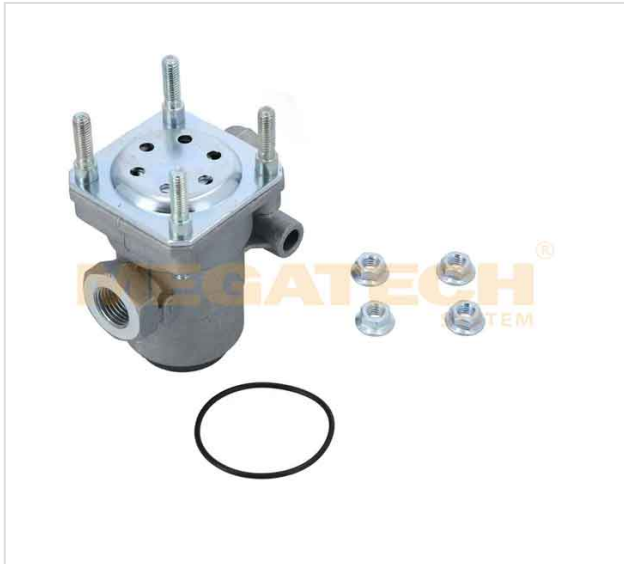

91.23148.312 VALVE (PRESSURE LIMITING VALVE)

91.23148.312

VALVE (PRESSURE LIMITING VALVE)

Renault Premium, Magnum, Kerax
MAN Chassis, Neoplan, Lion's, N-Busse, TG-
Serie
Iveco Arway, Domino, EuroRider, Magelys,
Powerstar, Stralis, Trakker
DAF CF, xf