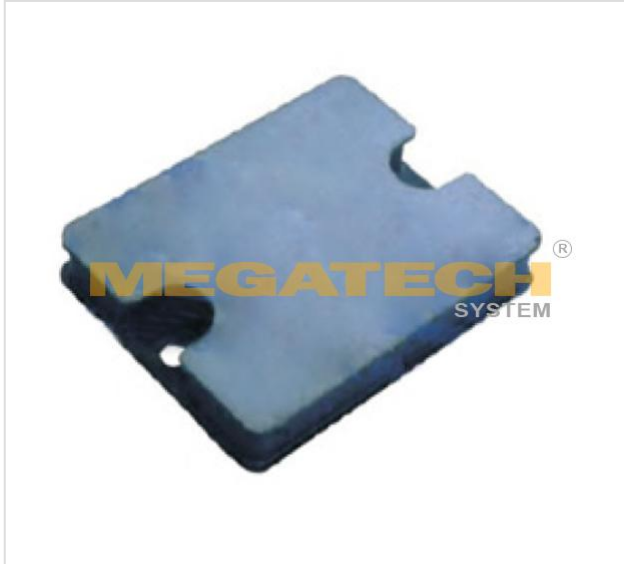

32.7300.184 Spring Mounting (Rubber Buffer)

32.7300.184

Spring Mounting (Rubber Buffer)

A=90 B=70 h=12

VEHICLE	OE
MERCEDES	675 325 01 84